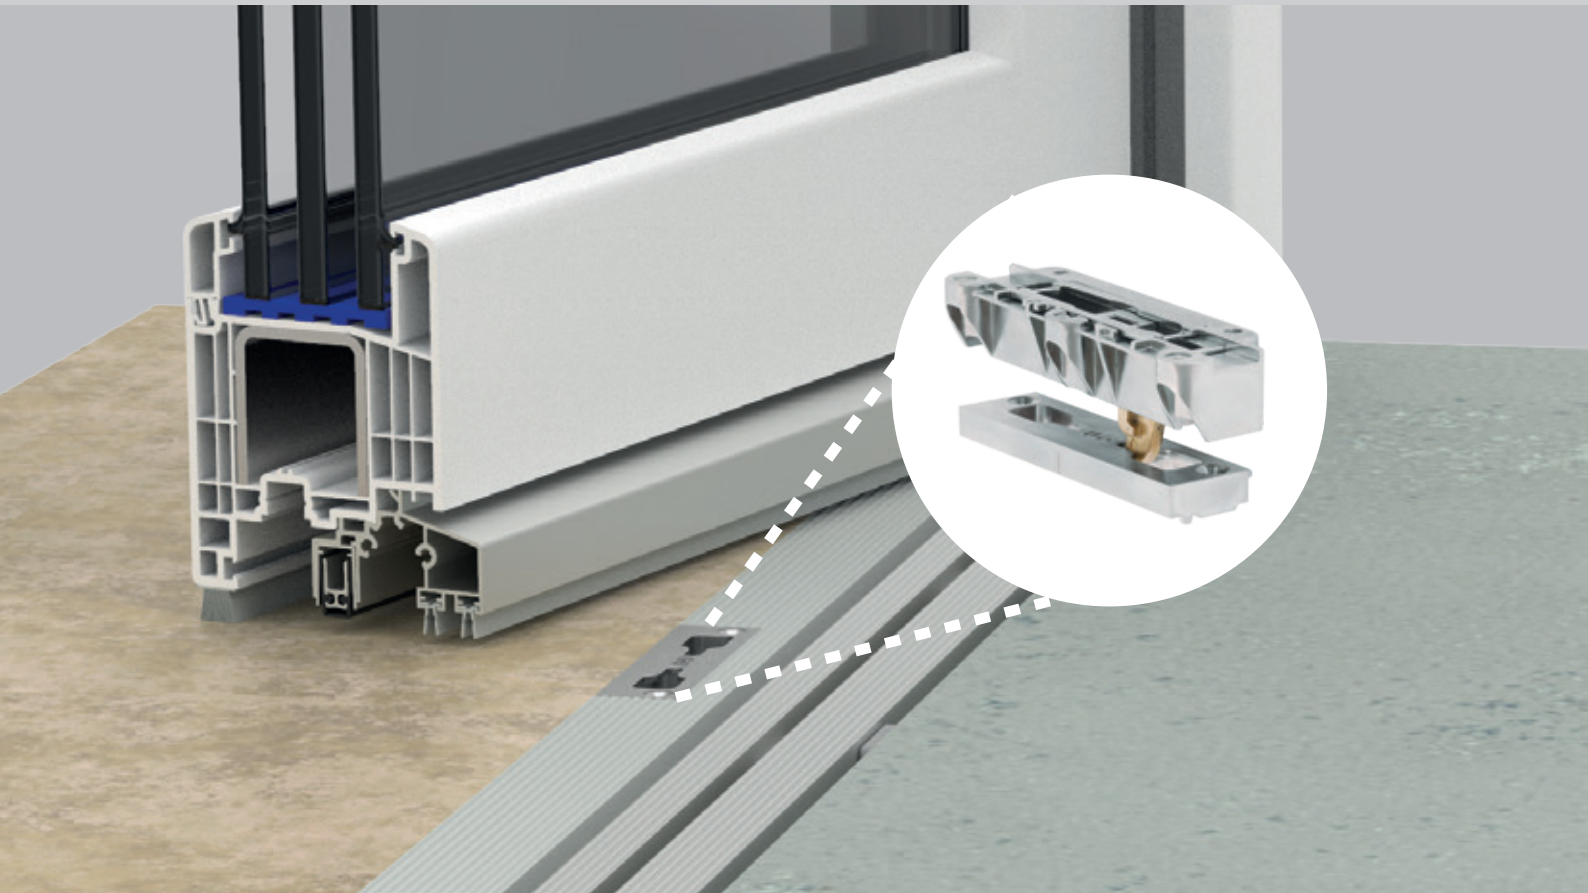

The patented locking solution by Gretschi-Unitas has been specially designed for timber and PVC balcony and terrace doors with flush thresholds. It can be used with 1-sash elements, and also 2-sash elements with dummy mullion.

Why do I need an additional locking element?

The innovative solution not only provides an additional locking point, it also performs the tilt function of the sash – and therefore ensures the necessary security and stability when closing and tilting the balcony-door.

A closer look at the SBS bb additional locking system

Reliable in terms of functionality and security

By accepting the locking cam, the pivoting deadbolts are automatically driven via the locking mechanism when the central locking system is actuated. These engage reliably in the flush threshold in the closed and tilt position. Thanks to the integrated non-return protection, the system also satisfies stringent safety requirements and offers burglary protection up to resistance class RC2.

Versatile and easy to install

- Available for Tilt&Turn, Tilt-First and Turn-Only variants – maximum flexibility for every requirement
- Can be used universally – compatible with all standard hardware systems
- Easy to install without milling or additional work – saves time and effort during installation